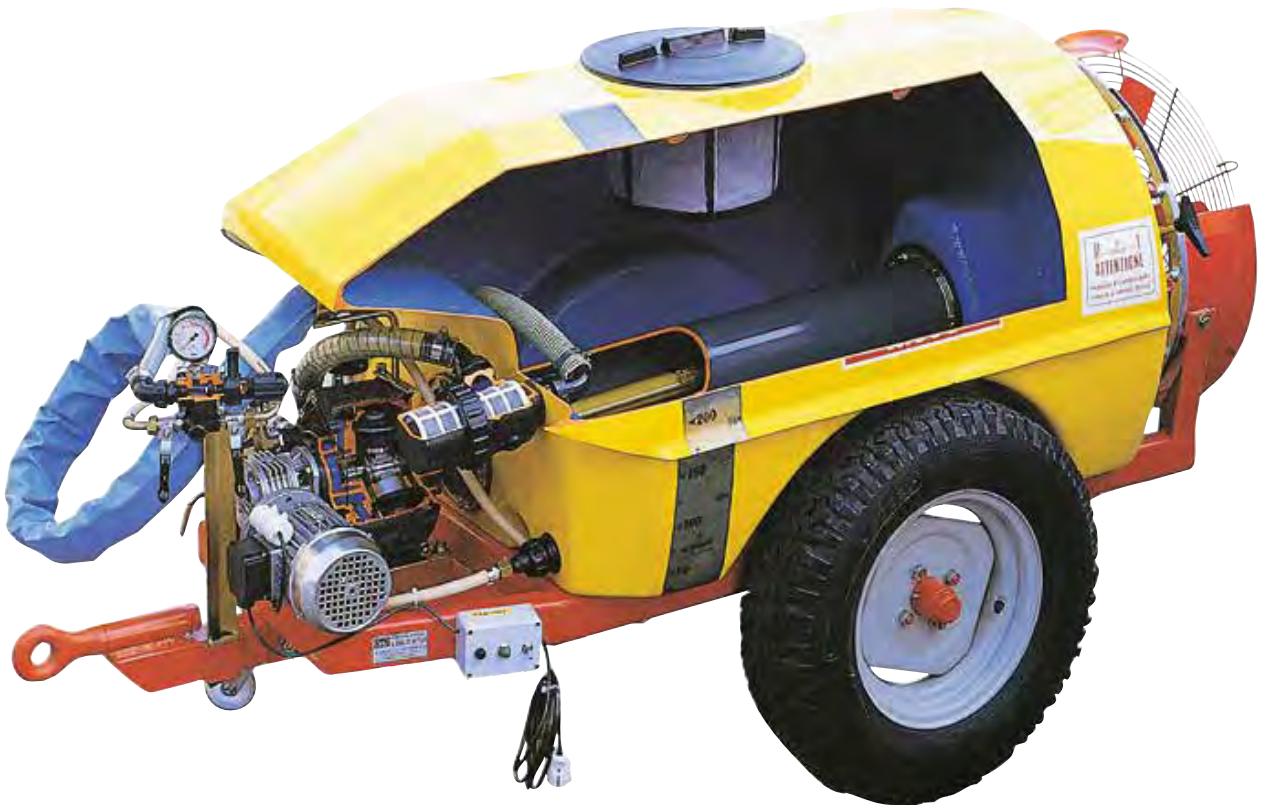

## VB 8620E ATOMIZER - electrical

VB 8620

Accurate section of a real agricultural sprayer, used to spray crops with fungicides.

Indicative picture for reference only

### Main technical specification:

- Radial piston pump
- Fibreglass tank with filter
- Control unit
- Overdrive with fan
- Hydraulic stirrer
- Cardan shaft
- Adjustable nozzles

The engine operates electrically at 220 volts and runs at a reduced speed to let the student easily understand and observe the operation of the various mechanical parts.

This cutaway model is carefully sectioned for training purposes, professionally painted with different colours to better differentiate the various parts, cross-sections, lubricating circuits. Many parts have been chromium, plated and galvanized for a longer life.