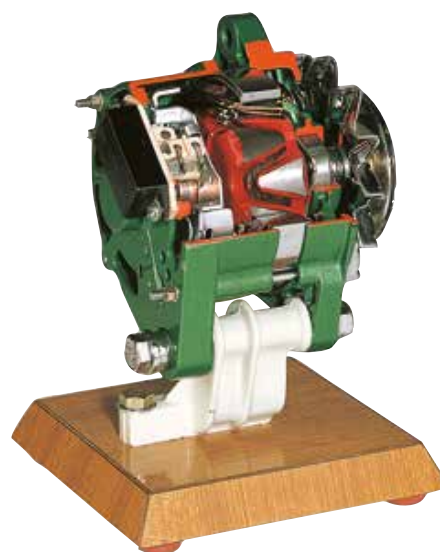

**VB 10070 STARTER MOTOR FOR CARS (on base) - manual**

---

**VB 10071 STARTER MOTOR WITH REDUCTION GEARS FOR CARS (on base) - manual**

---

**VB 10070 - VB 10071**

**Approx. weight and dim.:**

*Cm:* 25x20x20h  
*Net Weight:* kg 6  
*Gross Weight:* kg 10

**VB 10080 ALTERNATOR SINGLE-FLOW COOLING (on base) - manual**

---

**VB 10081 ALTERNATOR DOUBLE-FLOW COOLING (on base) - manual**

---

**VB 10080 - VB 10081**

**Approx. weight and dim.:**

*Cm:* 25x20x20h  
*Net Weight:* kg 4  
*Gross Weight:* kg 8

**VB 10090 DYNAMO - manual**

---

**VB 10090**

**Approx. weight and dim.:**

*Cm:* 25x20x20h  
*Net Weight:* kg 6  
*Gross Weight:* kg 10